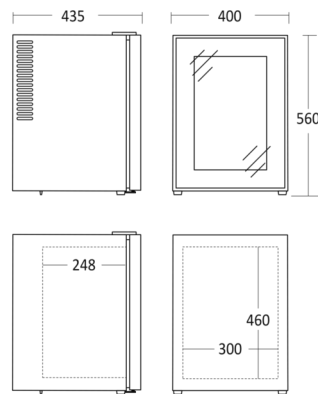

### Dimensions and weight

Product dimensions, HxWxD, mm	570 x 400 x 420
Packaging dimensions, HxWxD, mm	610 x 455 x 480
Net volume, L	34
Gross- / Net volume, L	40 / 34
Gross- / Net weight, kg	17.8 / 16.8

### Features

Number of shelves	2
Adjustable shelves	Yes
Shelves material	Safety glass
Door shelves / balconies	0
Small shelves size WxD, mm	315 x 70

Item number	43010034BGD10000	Taric goods code	8418501990
EAN code	5704704015937	QTY in 40HQ	508

#### Measurement Drawings